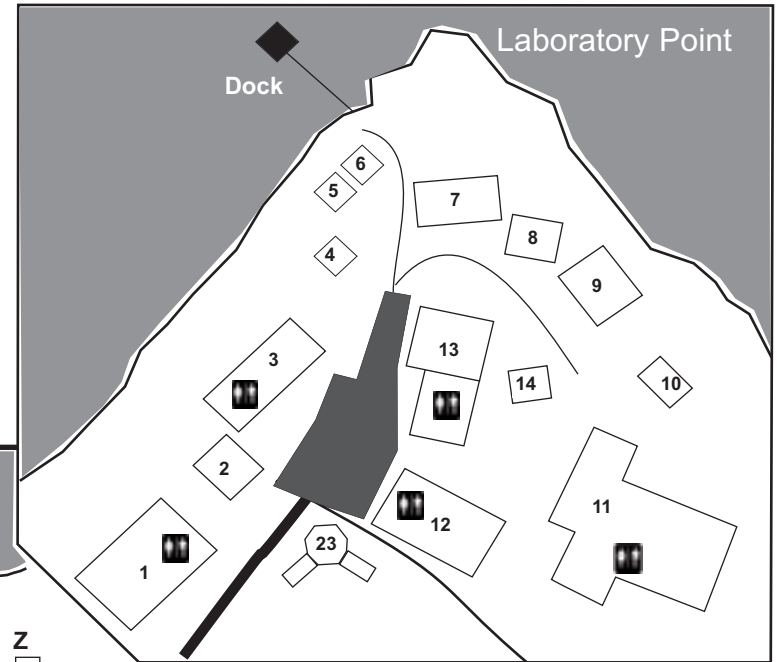

The Mount Desert Island Biological Laboratory

Salisbury Cove, Maine

revised May 2009

Laboratory Point:

Epstein	5	Lewis	8
Fish Shed	2	Marshall	12
Forster	10	Myers Aquarium	23
Gull Shed	14	Neal	7
Halsey	9	New Lab Building	11
Hegner	3	Office	13
Karnofsky	1	Smith	13
Kidney Shed	6	Rappaport	4
Kinne Library	11	Bathrooms	

Conference Center:

Maren Auditorium	17
Dahlgren	18
Dining Hall (Co-op)	19

Dorms and Cottages:

Bevelander Cottage	C	Forster Cottage	A
Birch Dorm	P	Goldstein Cottage	B
Bow End	Y	Homer Smith Cottage	Z
Bowen Hall Dorm	T	Hoskins Cottage	W
Burger Dorm	Q	Meadow Cottage 4	F
Byrnes Cottage	V	Meadow Cottage 19	G
Cove Cottage 3	I	Meadow Cottage 20	H
Cove Cottage 4	E	Oaks Dorm	N
Cove Cottage 7	D	Pond Cottage 6	J
Doyle Cottage	X	Pond Cottage 10	K
Eden I Apts. A & B	S	Pond Cottage 14	L
Eden II Apts. A & B	R	Pond Cottage 18	M
Emery Apts./Dorm	U	Rieck Cottage	BB
Epstein Cottage	AA	Spruce Dorm	O
		White Cottage	CC

Support Facilities:

Chemical Shed	16	Tank House	19
Maintenance	21	US Post Office	18
Studies	15	Volleyball Court	22
Storage Shed	20		