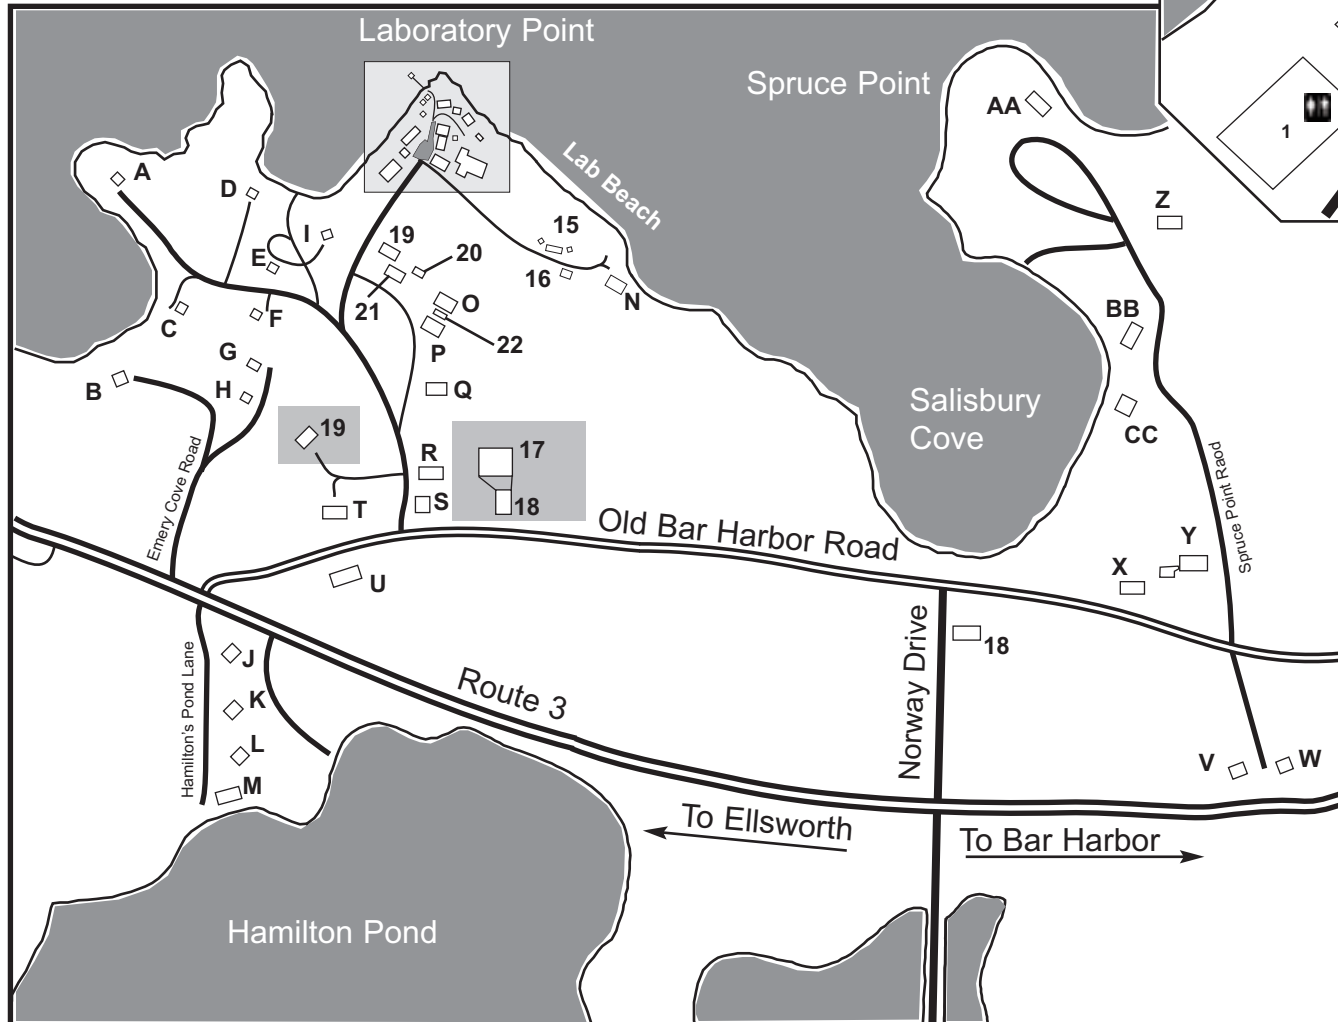

The Mount Desert Island Biological Laboratory

Salisbury Cove, Maine

revised May 2009

Laboratory Point:

Epstein	5	Lewis	8
Fish Shed	2	Marshall	12
Forster	10	Myers Aquarium	23
Gull Shed	14	Neal	7
Halsey	9	New Lab Building	11
Hegner	3	Office	13
Karnofsky	1	Smith	13
Kidney Shed	6	Rappaport	4
Kinne Library	11	Bathrooms	

Conference Center:

Maren Auditorium	17
Dahlgren	18
Dining Hall (Co-op)	19

Dorms and Cottages:

Bevelander Cottage	C	Forster Cottage	A
Birch Dorm	P	Goldstein Cottage	B
Bow End	Y	Homer Smith Cottage	Z
Bowen Hall Dorm	T	Hoskins Cottage	W
Burger Dorm	Q	Meadow Cottage 4	F
Byrnes Cottage	V	Meadow Cottage 19	G
Cove Cottage 3	I	Meadow Cottage 20	H
Cove Cottage 4	E	Oaks Dorm	N
Cove Cottage 7	D	Pond Cottage 6	J
Doyle Cottage	X	Pond Cottage 10	K
Eden I Apts. A & B	S	Pond Cottage 14	L
Eden II Apts. A & B	R	Pond Cottage 18	M
Emery Apts./Dorm	U	Rieck Cottage	BB
Epstein Cottage	AA	Spruce Dorm	O
		White Cottage	CC

Support Facilities:

Chemical Shed	16	Tank House	19
Maintenance	21	US Post Office	18
Studies	15	Volleyball Court	22
Storage Shed	20		